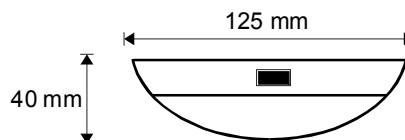

MININOVA

HALOGEN / XENON

Mininova, surface-mounted luminaire brass polished, gold- or chromium plated or aluminium white for wall or ceiling mounting with macrolon opal diffuser and toggle switch. The luminaires have a diameter of 125mm and height 40mm.