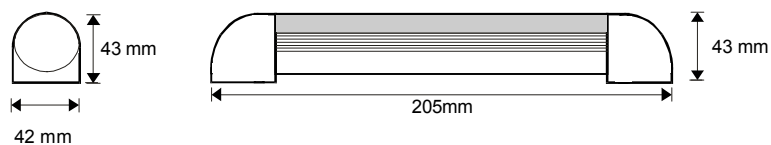

MOBILUX[®]

Adjustable fixture with 10Watt Xenon Festoon lamp.
Not only that you can take mobile light along with you, now you even can adjust it after being fixed to the wall.

Mobilux is an aluminium profile covered with a PC prismatic diffuser. The ends are closed off by plastic parts, which are necessary for the wall mounting and allow a rotation of 270°. The ray of light can be changed from direct to indirect illumination.

Mobilux is available in 3 different colours: Aluminium, White and Gold.

Technical data:

Operating voltage: 12 Volt AC/DC or 24 Volt AC/DC
Diameter: 42mm

Type	Voltage	Power	Lampe
M(*) 10/12	12 Volt	10 Watt	Xelogen
M(*) 10/24	24 Volt	10 Watt	Xelogen
(*) : MG= Gold MW= White MA= Aluminium			