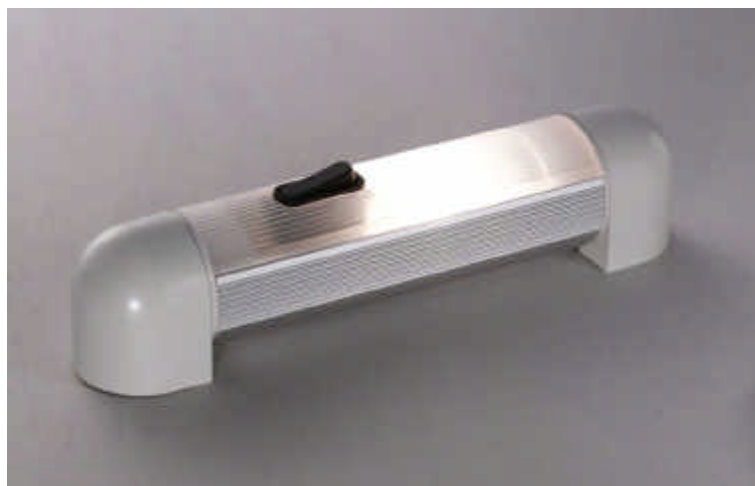

MOBILUX[®]

Adjustable fixture with 10Watt Xenon Festoon lamp.
Not only that you can take mobile light along with you, now you even can adjust it after being fixed to the wall.

Mobilux is an aluminium profile covered with a PC prismatic diffuser. The ends are closed off by plastic parts, which are necessary for the wall mounting and allow a rotation of 270°. The ray of light can be changed from direct to indirect illumination.

Mobilux is available in 3 different colours: Aluminium, White and Gold.

Technical data:

Operating voltage: 12 Volt AC/DC or 24 Volt AC/DC
Diameter: 42mm

Type	Voltage	Power	Lampe
M(*) 10/12	12 Volt	10 Watt	Xelogen
M(*) 10/24	24 Volt	10 Watt	Xelogen
(*) : MG= Gold MW= White MA= Aluminium			