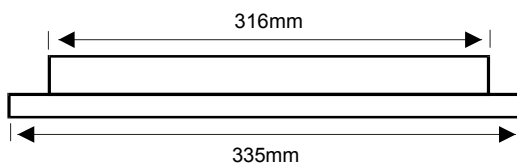

Type	Wattage
16312-0F0	1 x 11 Watt
16324-0F0	1 x 11 Watt
16312-0F0R	1 x 11 Watt
16324-0F0R	1 x 11 Watt

Voltage
12 Volt DC
24 Volt DC
12 Volt DC
24 Volt DC