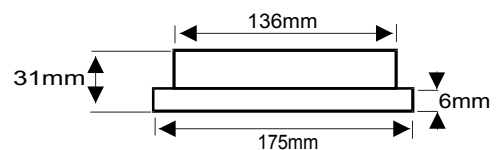

Type	Wattage
16312-0F0	1 x 11 Watt
16324-0F0	1 x 11 Watt
16312-0F0R	1 x 11 Watt
16324-0F0R	1 x 11 Watt

Voltage
12 Volt DC
24 Volt DC
12 Volt DC
24 Volt DC